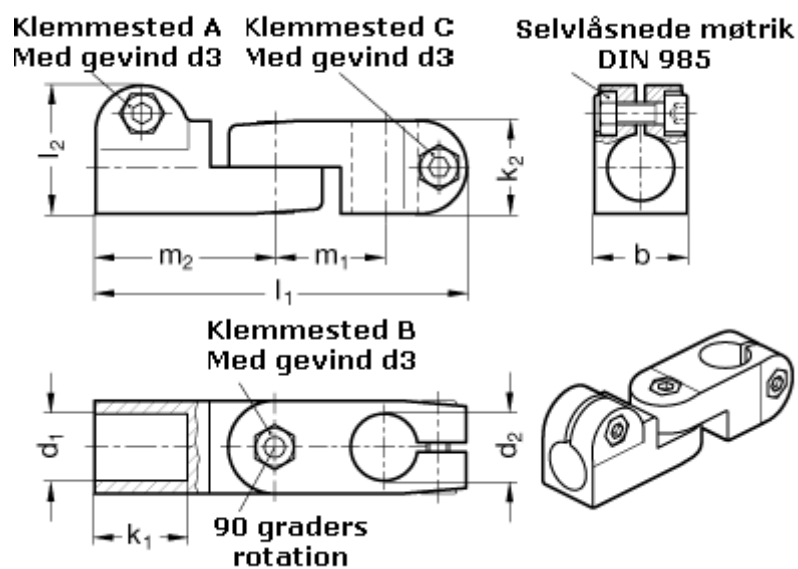

Article number: 20283B12B122SW

Description: E+G swivel clamp
GN283-B12-B12-2-SW

Measures

$b = 25$

$m_1 = 29.5$

$d_1 = B12$

$m_2 = 48.5$

$d_2 = B12$

$d_3 = M 6$

$k_1 = 25$

$k_2 = 25$

$l_1 = 100$

$l_2 = 34.5$